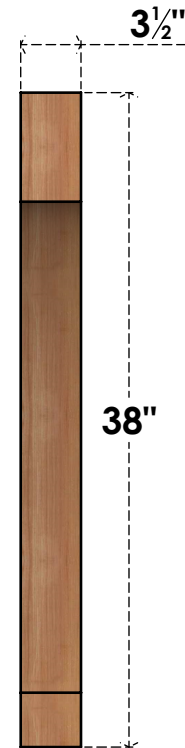

BRC04X26X38IMP00SWR

3 1/2"W X 26"D X 38"H IMPERIAL SMOOTH BRACE, WESTERN RED CEDAR

SIDE

FRONT

EKENA MILLWORK
 2300 WEST MAIN ST.
 CLARKSVILLE, TX 75426
 TOLL FREE: 866-607-0453
 WWW.EKENAMILLWORK.COM

NOTES

1. INSTALLATION TO BE COMPLETED IN ACCORDANCE WITH MANUFACTURER'S SPECIFICATIONS.
2. DRAWING MAY NOT BE TO SCALE
3. THIS DRAWING IS INTENDED FOR DESIGN AND PLANNING PURPOSES ONLY.
4. ALL INFORMATION CONTAINED HEREIN WAS CURRENT AT THE TIME OF DEVELOPMENT BUT MUST BE REVIEWED AND APPROVED BY THE PRODUCT MANUFACTURER TO BE CONSIDERED ACCURATE.
5. PRODUCTS ARE NOT KILN DRIED. THIS ITEM IS UNIQUE AND WILL CONTAIN THE NATURAL VARIATIONS THAT THE WOOD SPECIES OFFERS. THIS MAY RESULT IN VARIATIONS UP TO 1/4"