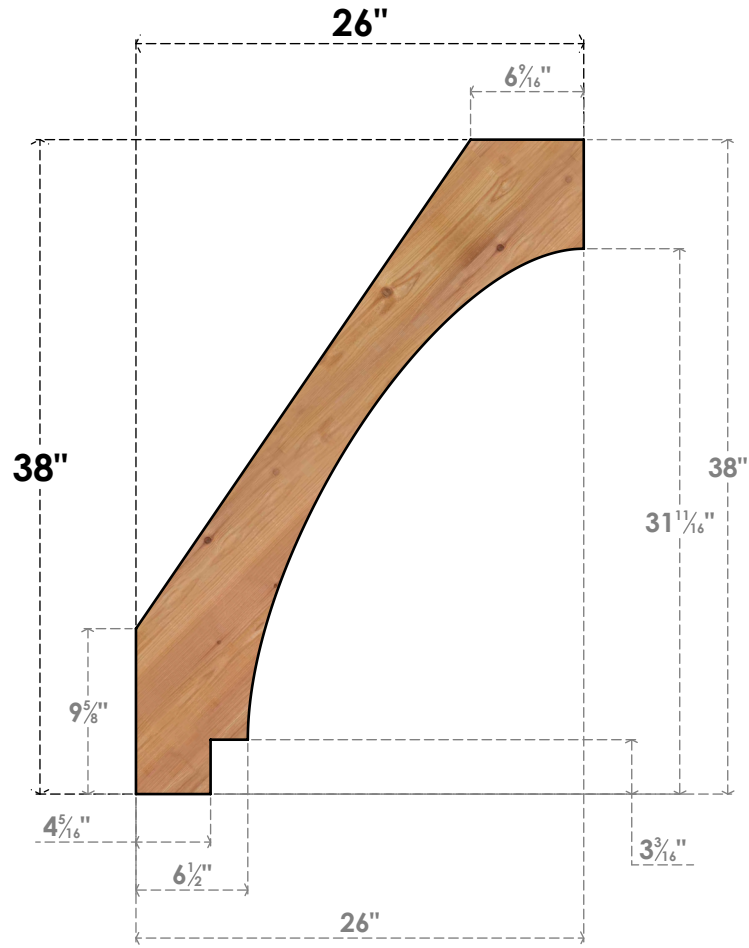

BRC04X26X38IMP00SWR

3 1/2"W X 26"D X 38"H IMPERIAL SMOOTH BRACE, WESTERN RED CEDAR

SIDE

FRONT

EKENA MILLWORK
 2300 WEST MAIN ST.
 CLARKSVILLE, TX 75426
 TOLL FREE: 866-607-0453
 WWW.EKENAMILLWORK.COM

NOTES